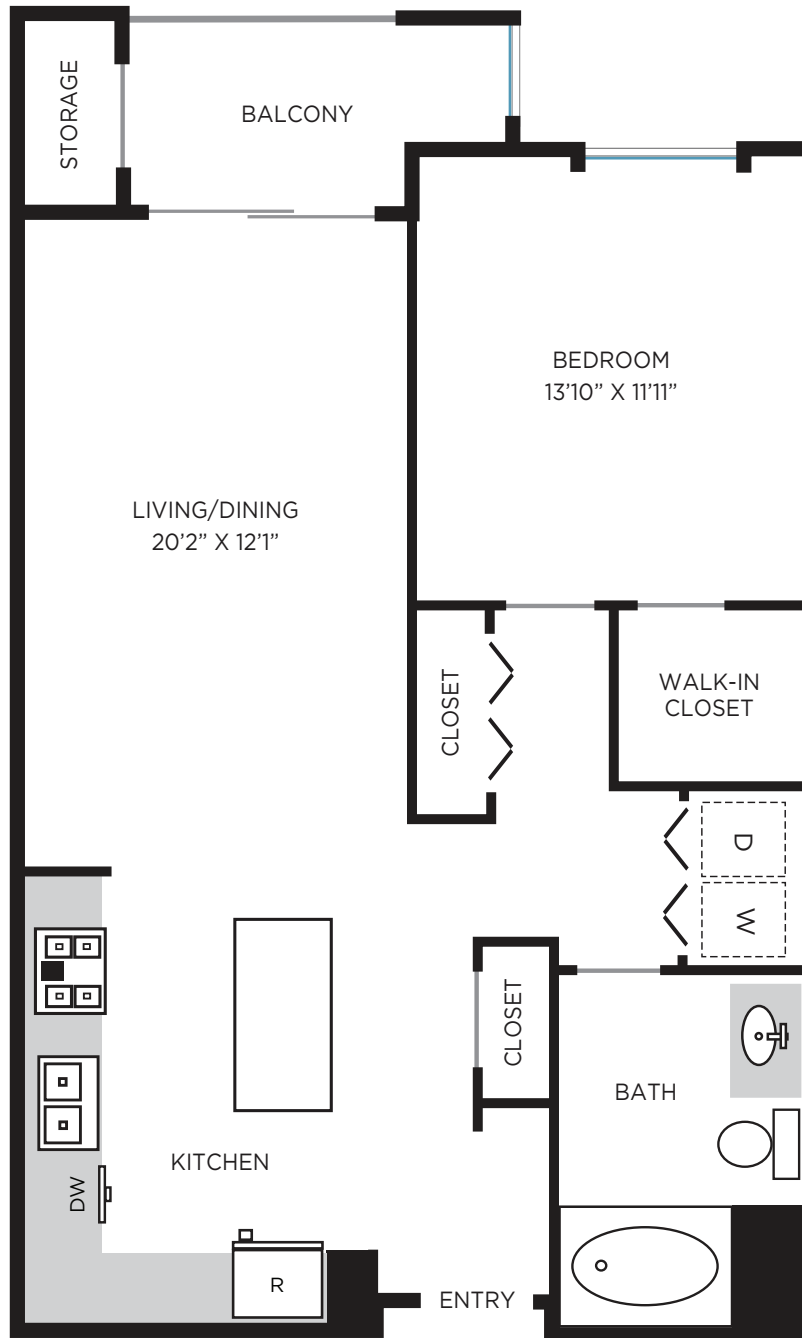

1A

1 BED

1 BATH

821-933 SQ.FT

THE RESERVE
AT CASA MIRA VIEW

All dimensions, positions, locations and details are approximate.
Layout and balconies vary by floor.