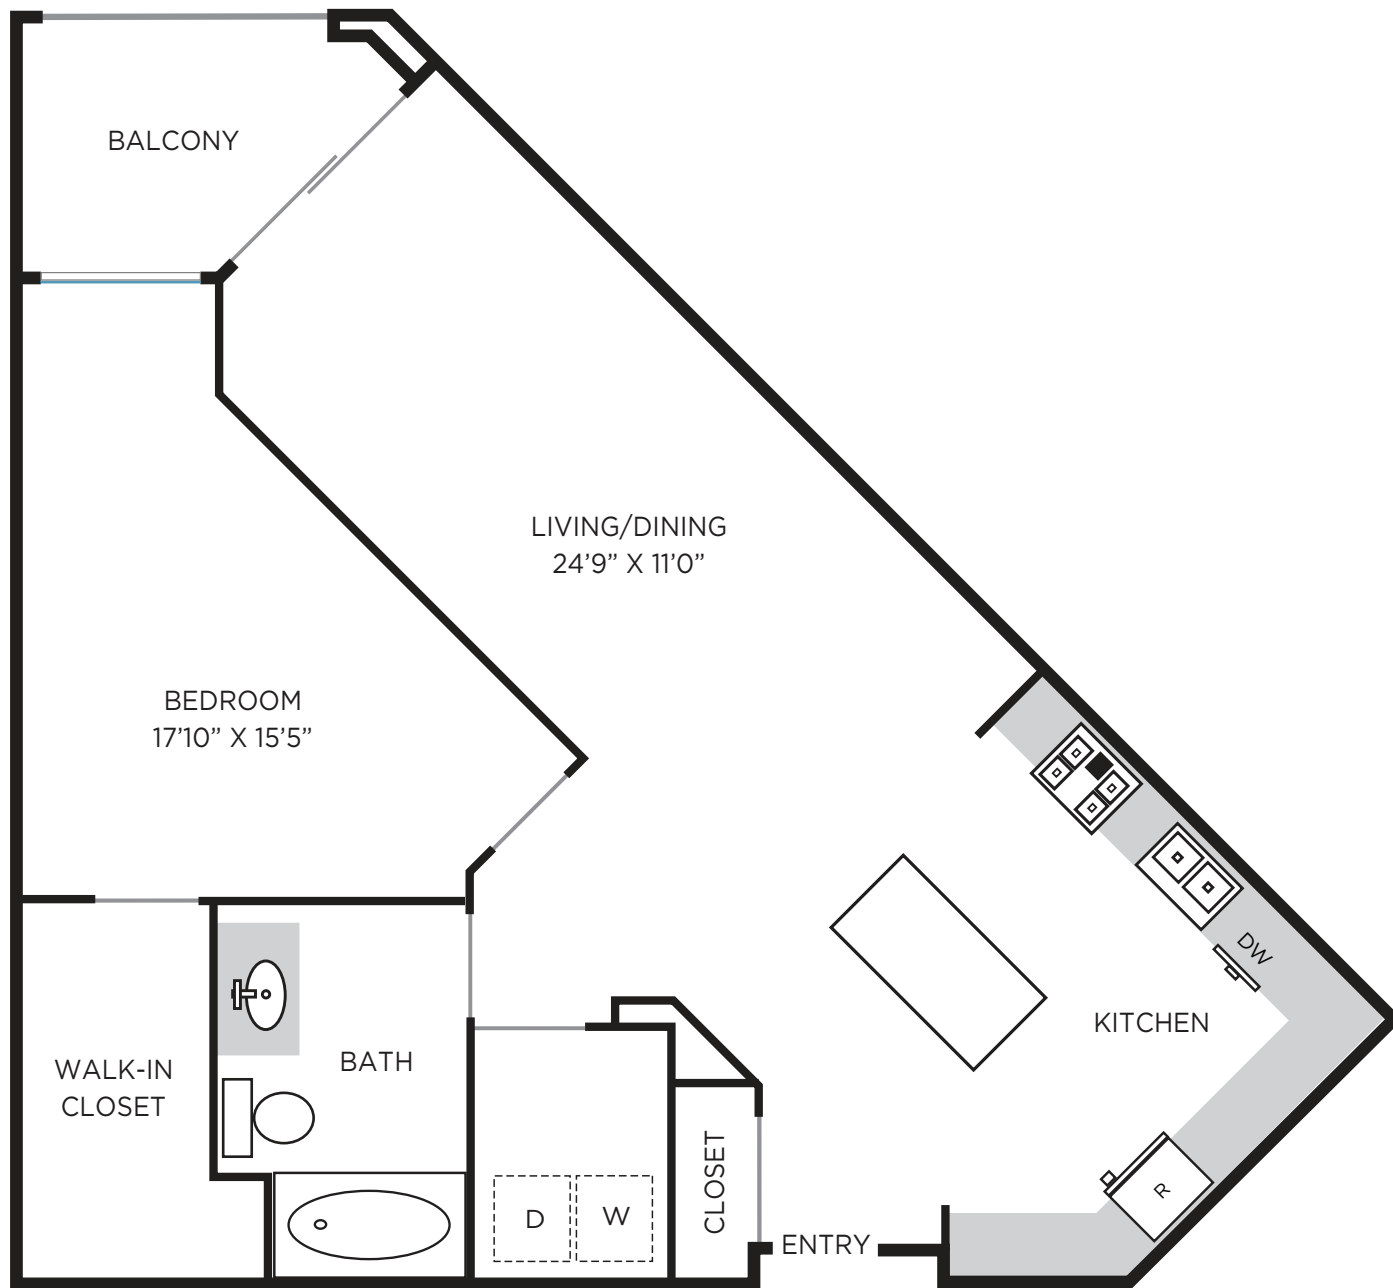

# 1B

1 BED

1 BATH

919-940 SQ.FT

**THE RESERVE**  
AT CASA MIRA VIEW

All dimensions, positions, locations and details are approximate.  
Layout and balconies vary by floor.