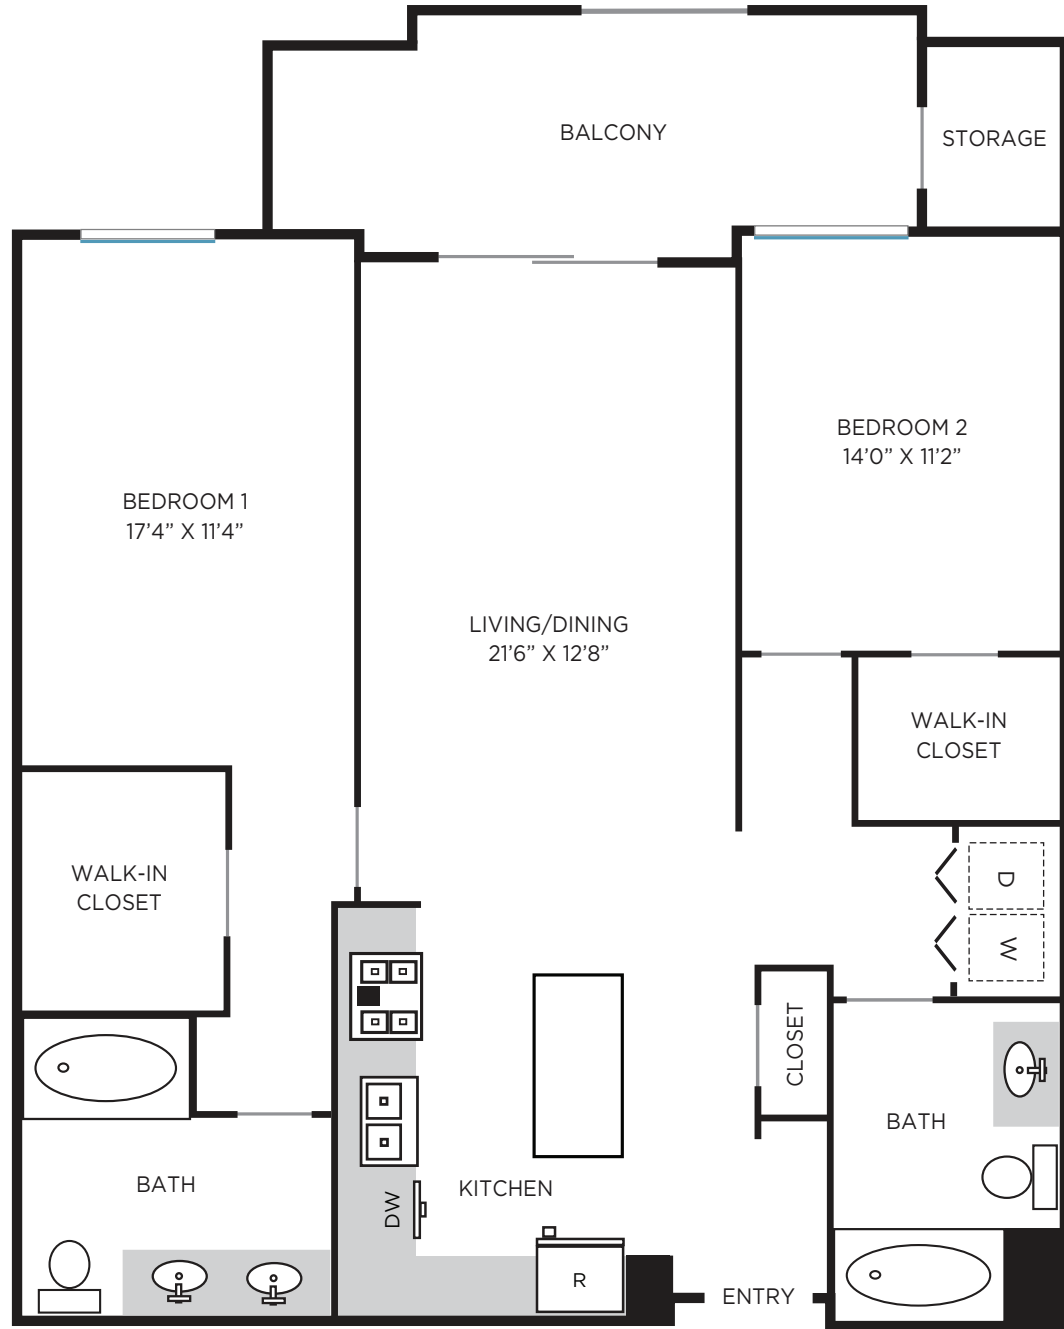

# 2A

2 BED  
2 BATH  
1,164-1,237  
SQ.FT

THE RESERVE  
AT CASA MIRA VIEW

All dimensions, positions, locations and details are approximate.  
Layout and balconies vary by floor.