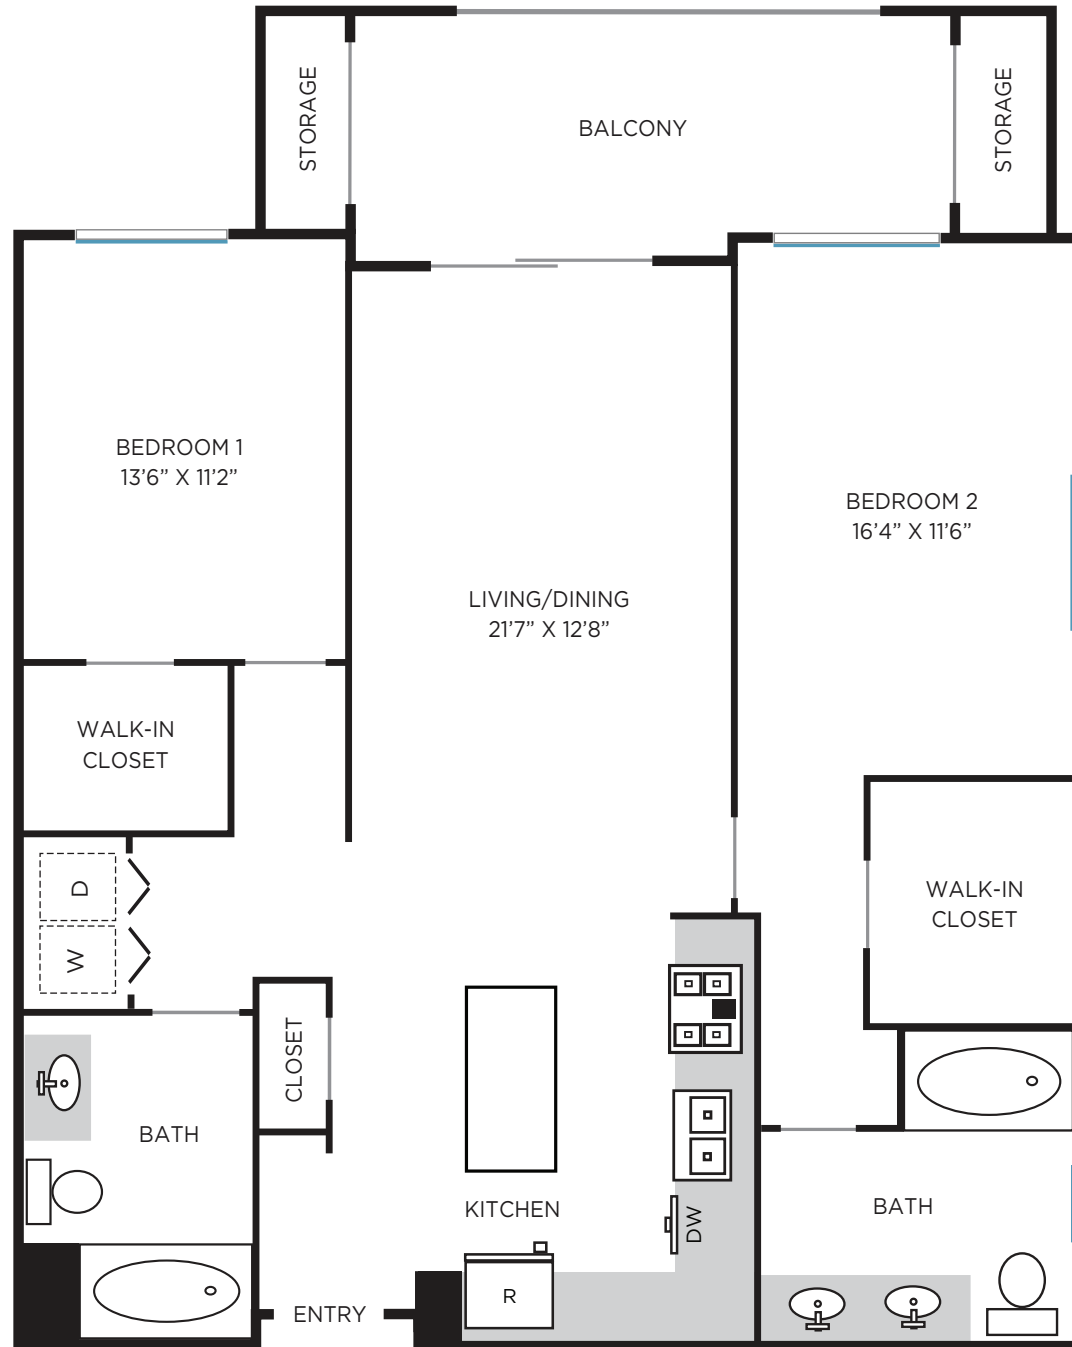

2B

2 BED

2 BATH

1,219 SQ.FT

THE RESERVE
AT CASA MIRA VIEW

All dimensions, positions, locations and details are approximate.