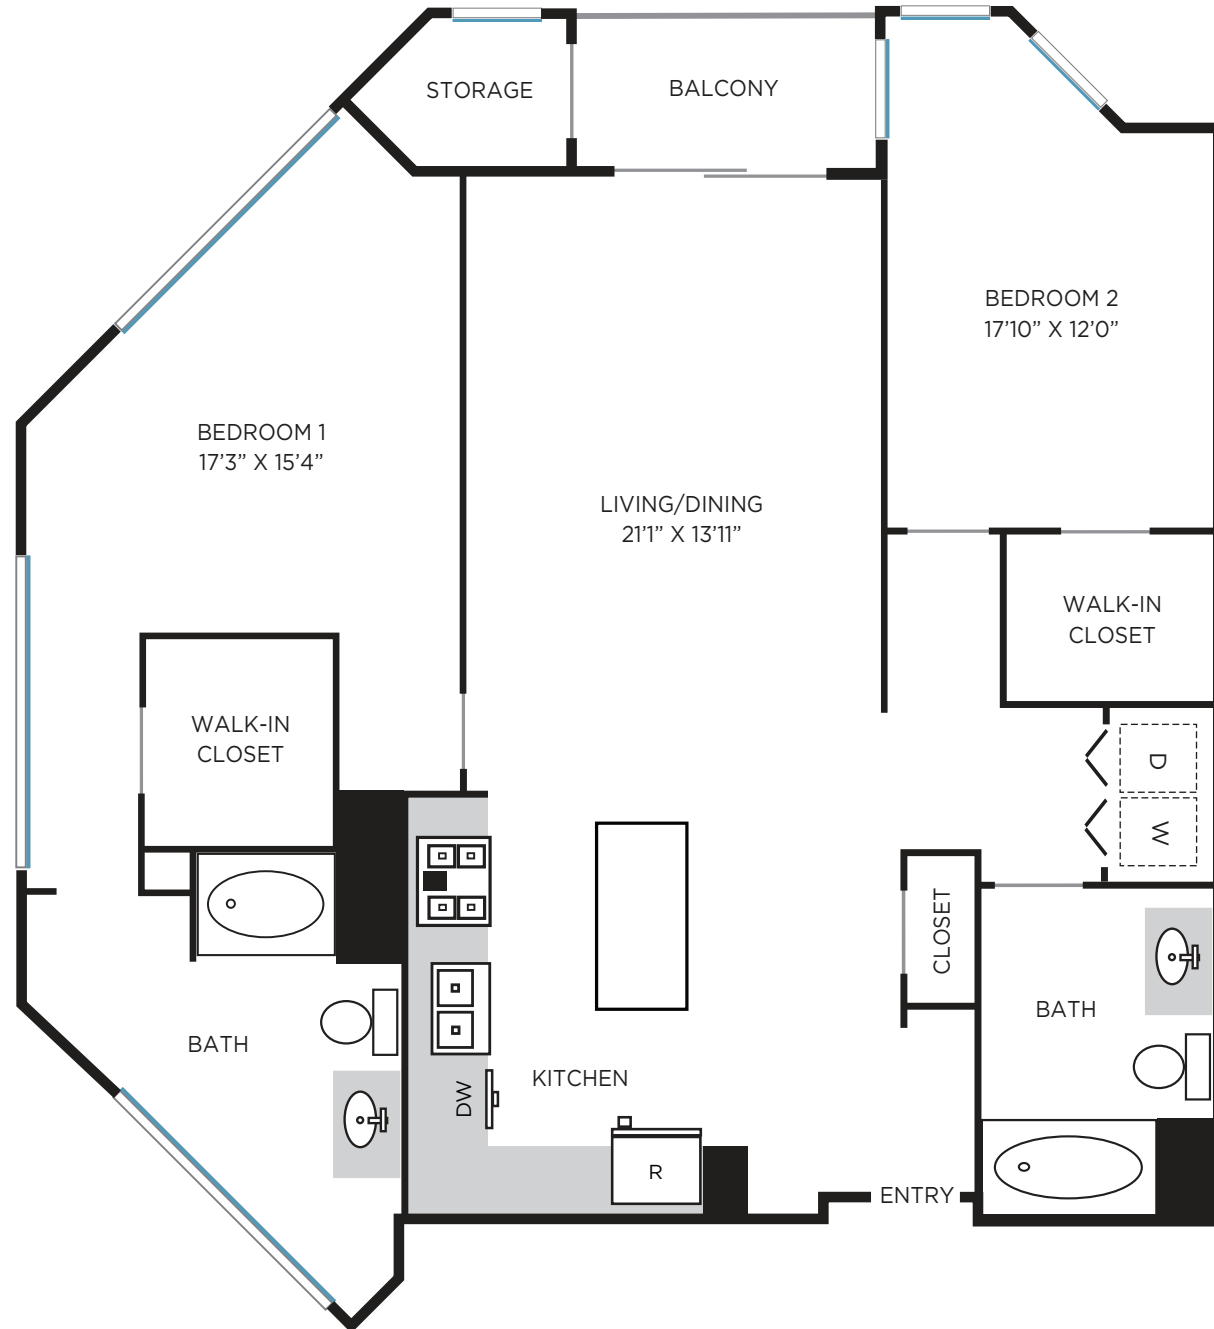

2C

2 BED

2 BATH

1,407 SQ.FT

THE RESERVE
AT CASA MIRA VIEW

All dimensions, positions, locations and details are approximate.