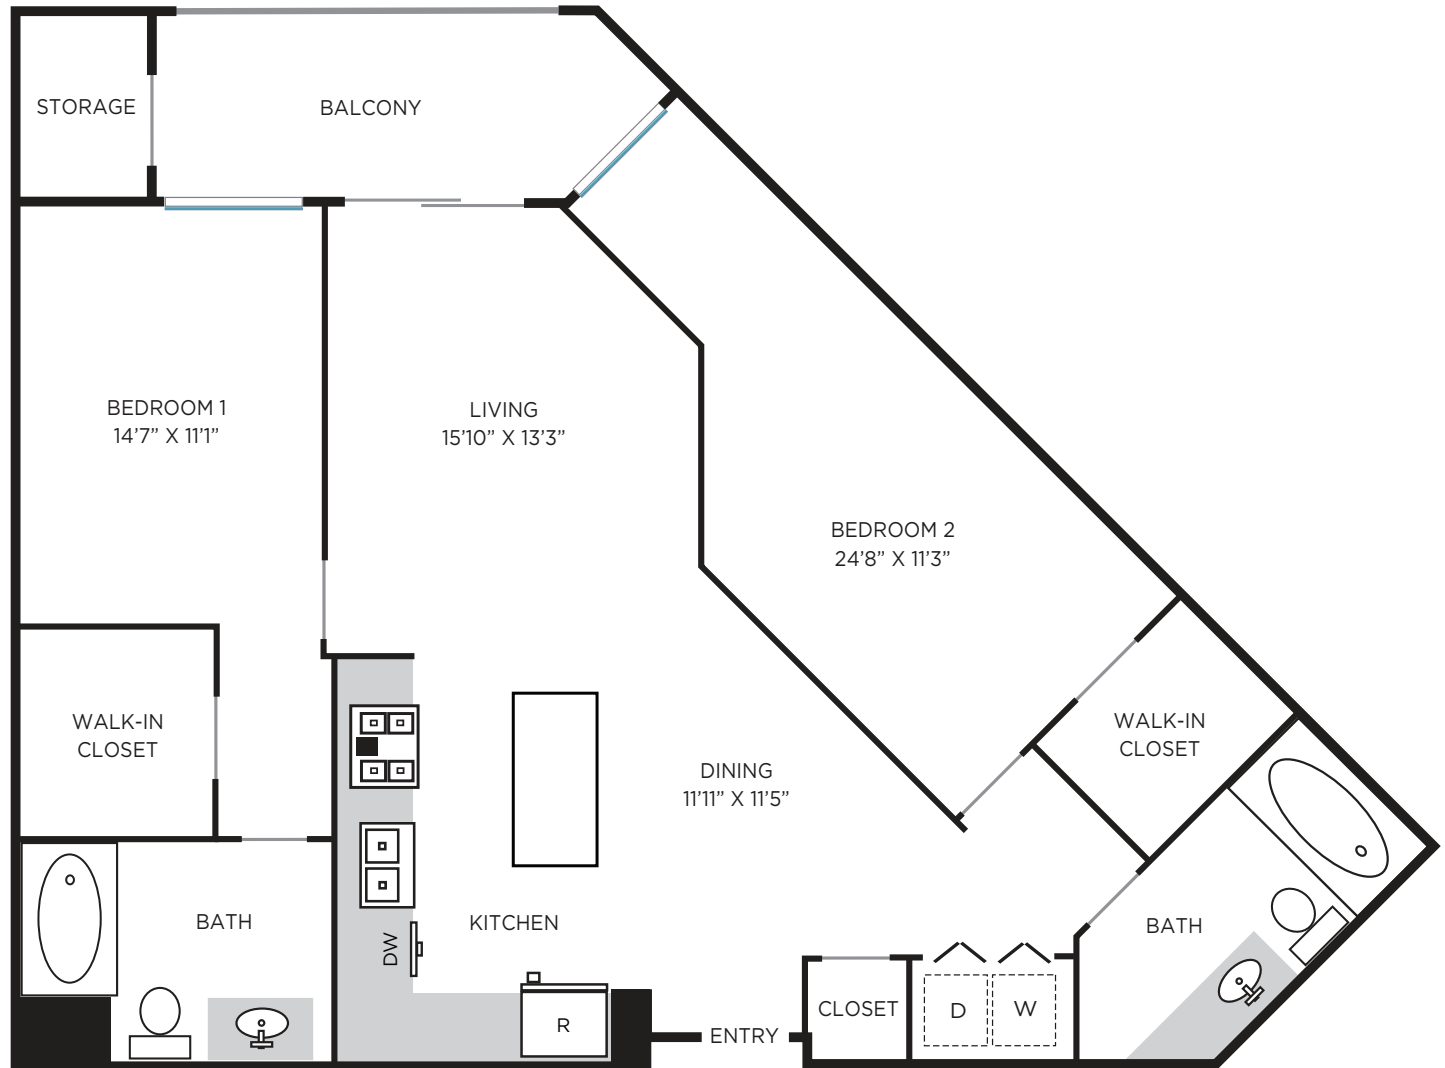

2D

2 BED
2 BATH
1,181-1,236
SQ.FT

THE RESERVE
AT CASA MIRA VIEW

All dimensions, positions, locations and details are approximate.
Layout and balconies vary by floor.