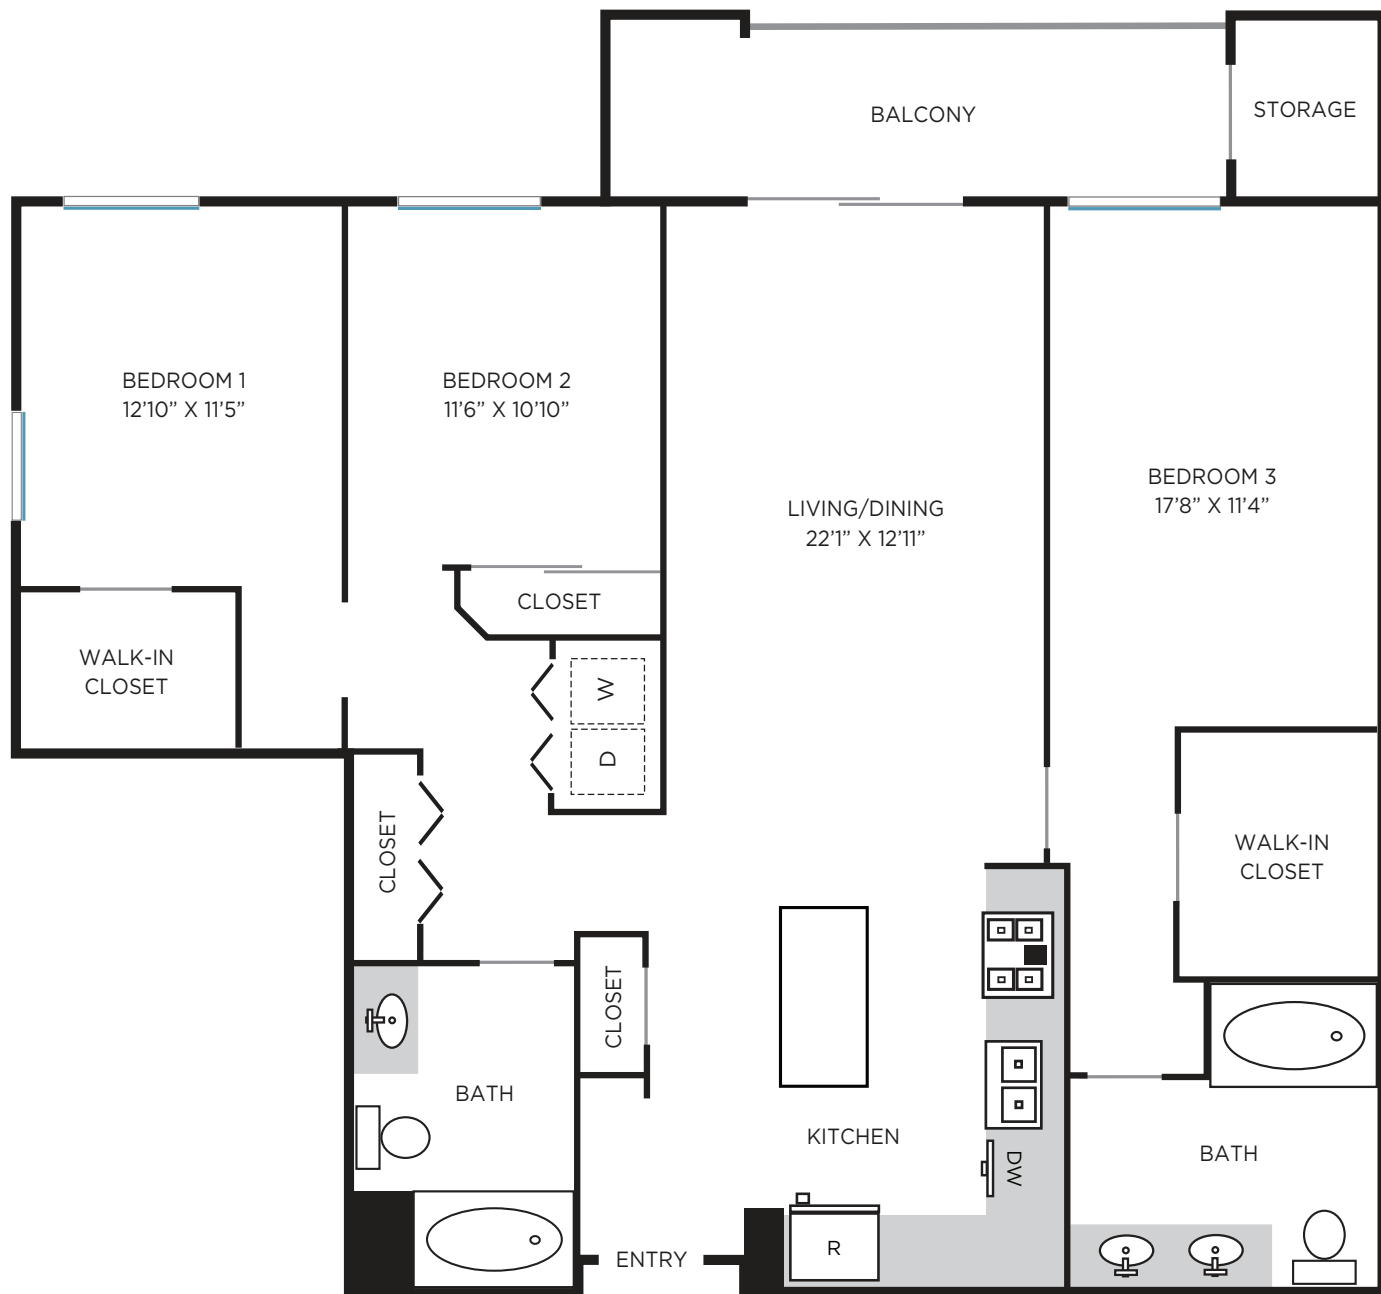

3A

3 BED

2 BATH

1,446-1,512

SQ.FT

THE RESERVE
AT CASA MIRA VIEW

All dimensions, positions, locations and details are approximate.
Layout and balconies vary by floor.