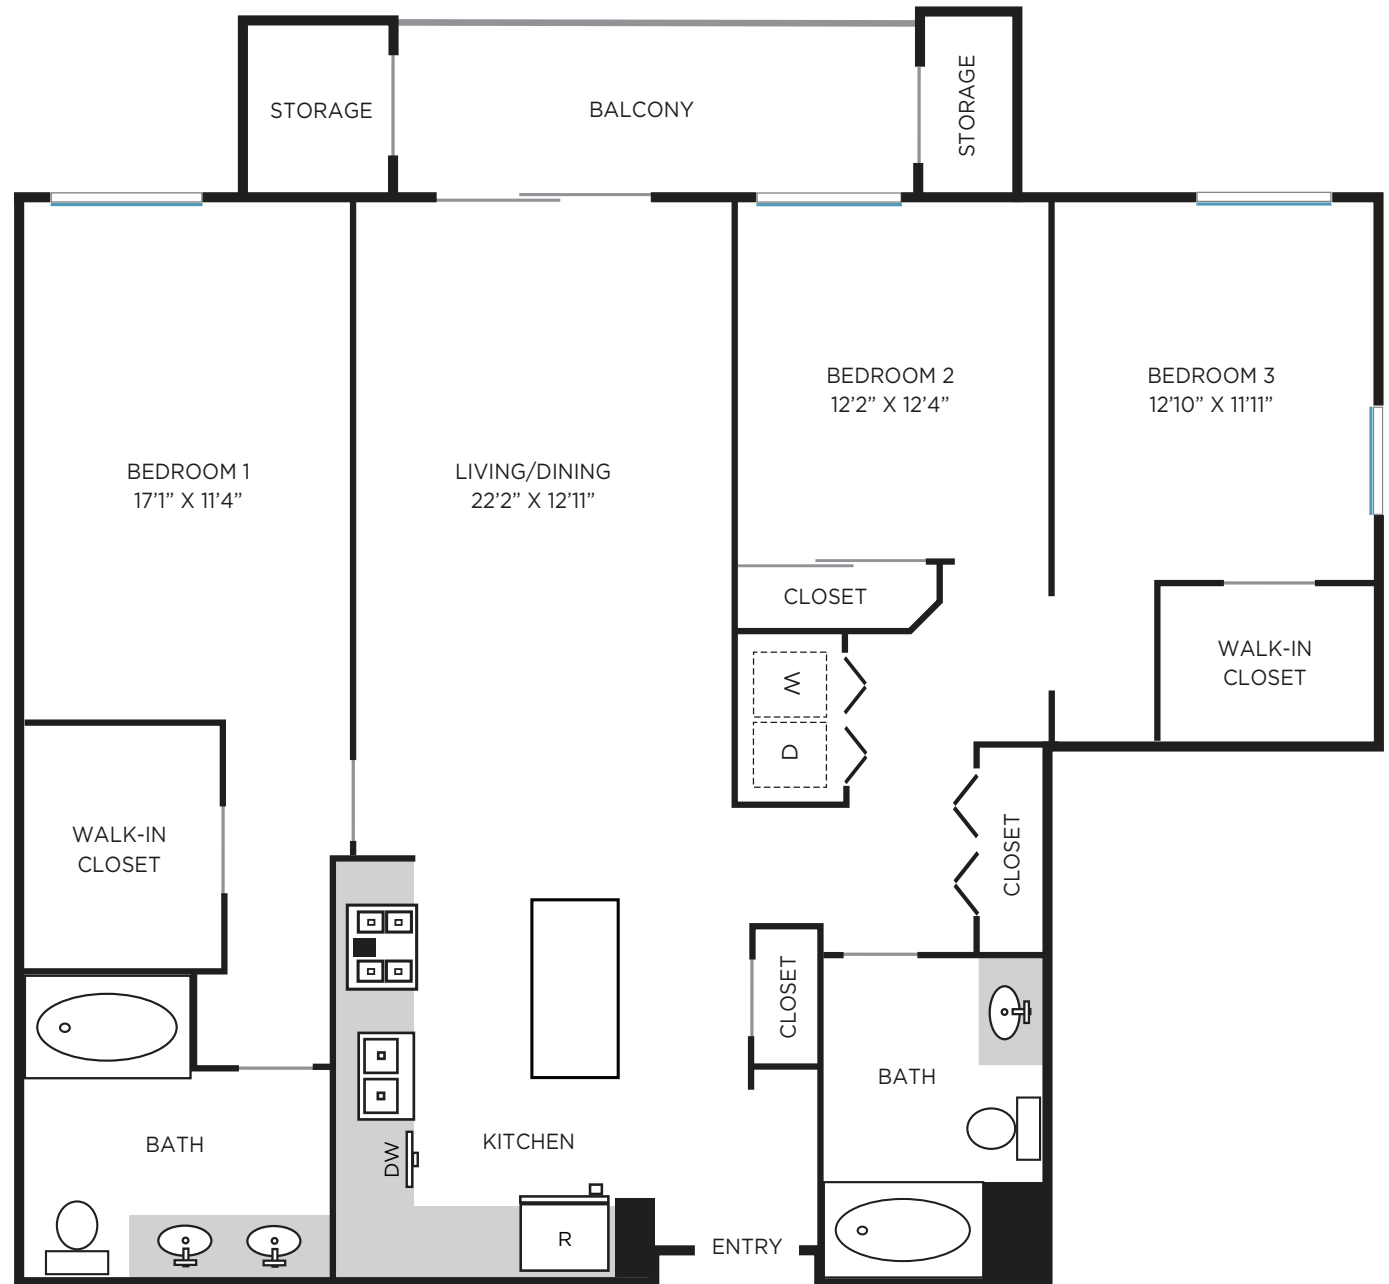

# 3B

3 BED

2 BATH

1,517 SQ.FT

THE RESERVE  
AT CASA MIRA VIEW

All dimensions, positions, locations and details are approximate.